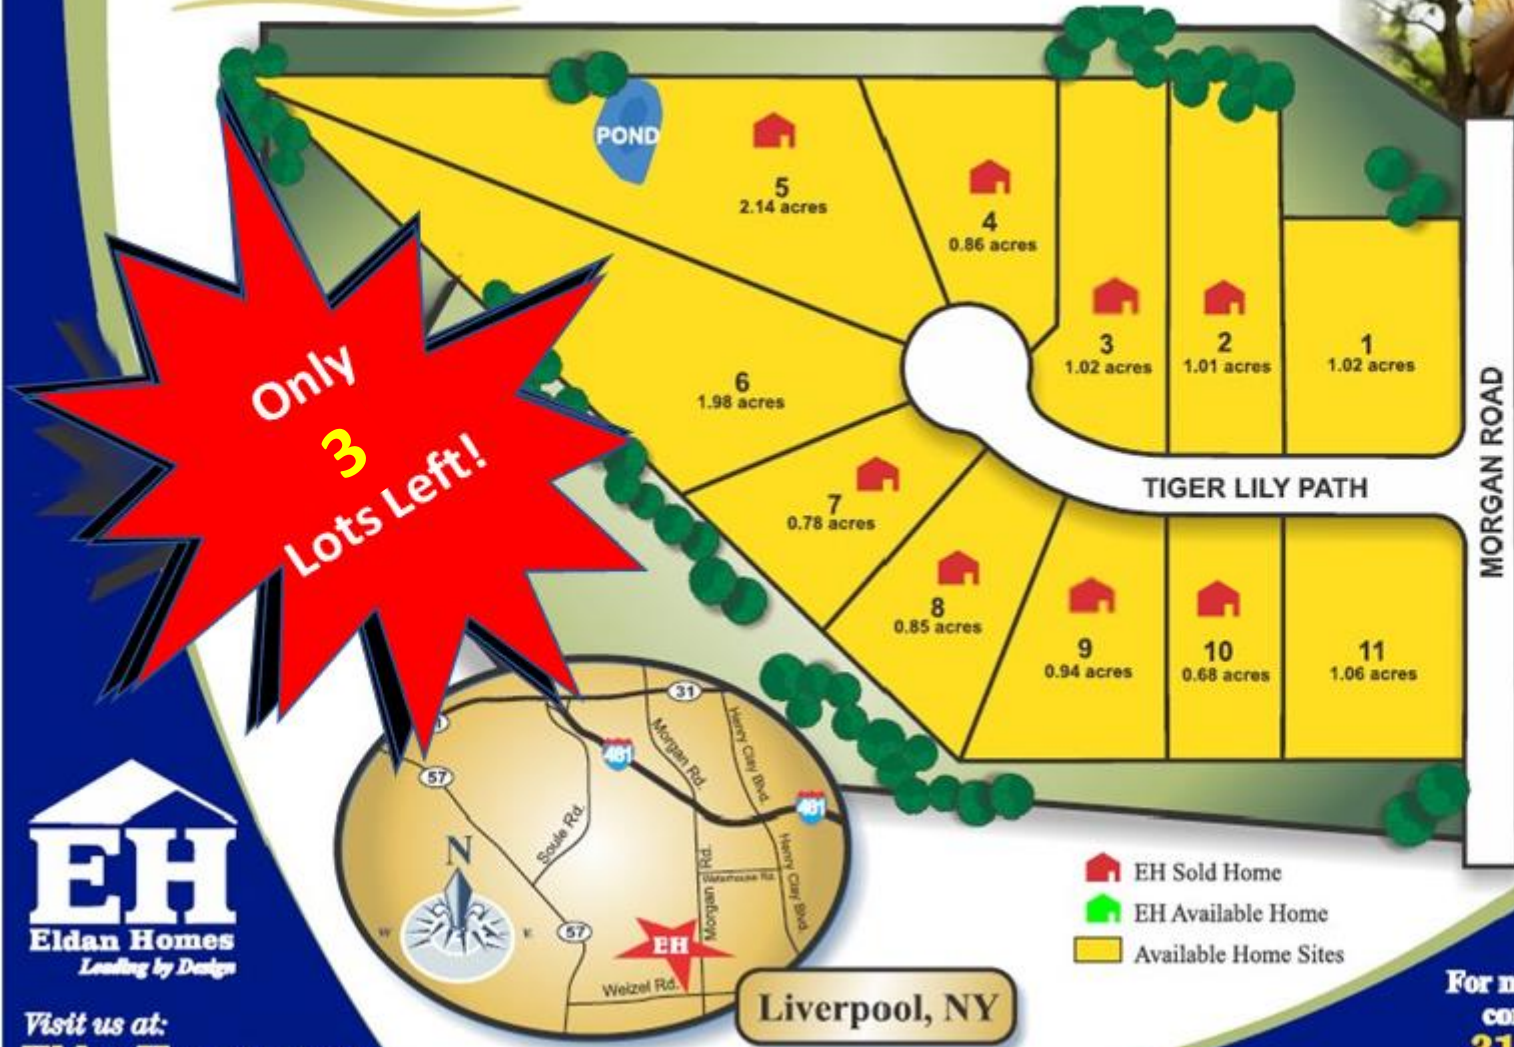

# Morgan Meadows

- From the \$400's
- Ranch and Colonial Home Styles Available
- ¾- 2+ Acre Home Sites
- Liverpool School District

The illustrations are for marketing purposes. The lot size, landscaping and roadways are approximate, they may not be exact to scale.